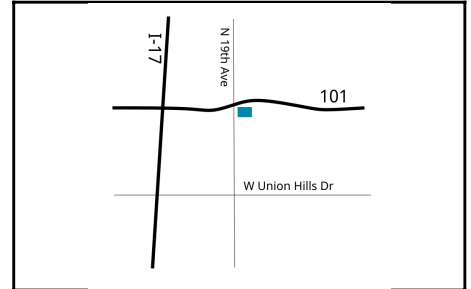

M - F 7:00 - 2:00

Closed for lunch 11:30 am - 12:30 pm

Scottsdale

**9819 N. 95th St
Suite #101
Scottsdale, AZ 85258**

M - F 7:00 - 3:00

Closed for lunch 11:30 am - 12:30 pm

N. Phoenix

**20045 N. 19th Ave
Bldg 11, #166
Phoenix, AZ 85027**

M - Thu 7:00 - 2:00

F 7:00 - 12:00

Closed for lunch 11:30 am - 12:30 pm

Tempe

**2501 E Southern Ave
Suite #12
Tempe AZ, 85282**

M - Thu 7:00 - 3:30

F 7:00 - 12:00

Sat 9:00 - 11:00