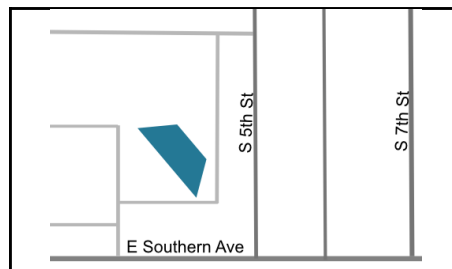

M - F 7:00 - 3:00

Closed for lunch 11:30 am - 12:30 pm

Central Phoenix

**1742 W Bethany Home Rd
Phoenix, AZ 85015**

M - F 8:30 - 3:30

Closed for lunch 1:00 pm - 2:00 pm

South Phoenix

**448 E Southern Ave
Phoenix, AZ 85040**