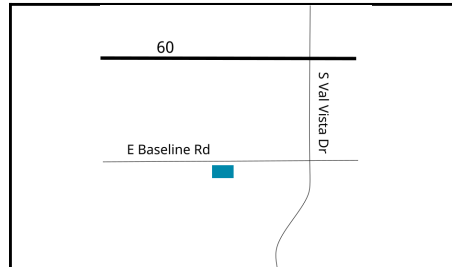

N. Gilbert

**3303 E Baseline Rd
Bldg 5 STE #109
Gilbert, AZ 85234**

M - F 8:00 - 3:30

Closed for lunch 12:00 pm - 1:00 pm