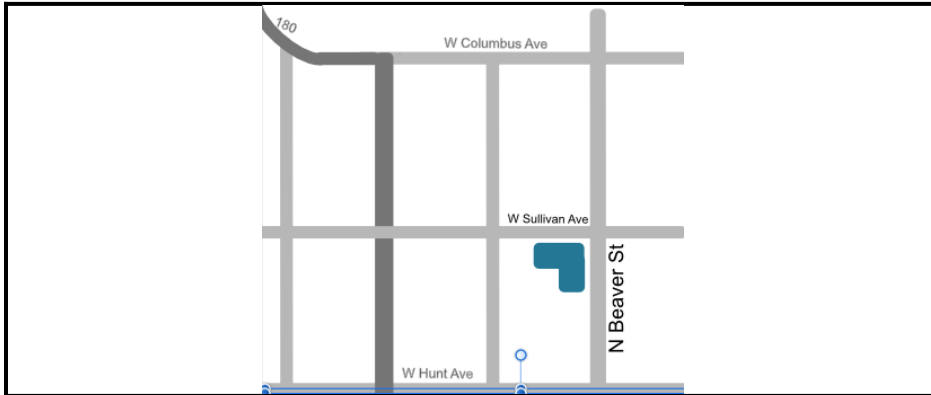

PATIENT'S CHOICE LAB

TESTING & BLOOD DRAW SERVICES

ph: 602.923.0605 | fax: 602.314.5048 | info@ptchoice.com www.ptChoice.com

Schedule at www.PtChoice.com