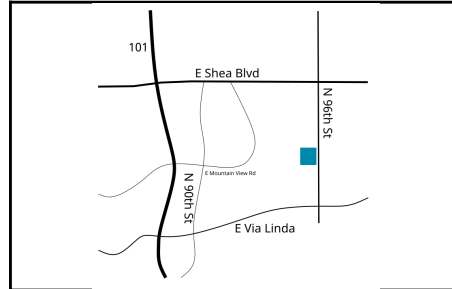

M - F 7:00 - 2:00

Closed for lunch 11:30 am - 12:30 pm

Scottsdale

**9819 N. 95th St
Suite #101
Scottsdale, AZ 85258**

M - F 7:00 - 3:00

Closed for lunch 11:30 am - 12:30 pm

N. Phoenix

**20045 N. 19th Ave
Bldg 11, #166
Phoenix, AZ 85027**