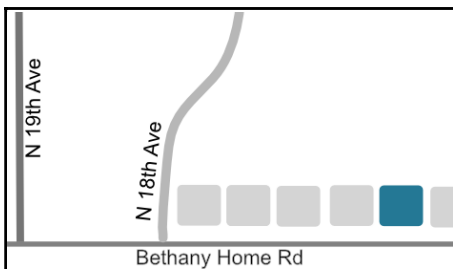

M - F 7:00 - 3:00

Closed for lunch 11:30 am - 12:30 pm

Central Phoenix

**1742 W Bethany Home Rd
Phoenix, AZ 85015**

M - F 8:30 - 3:30

Closed for lunch 1:00 pm - 2:00 pm

South Phoenix

**448 E Southern Ave
Phoenix, AZ 85040**