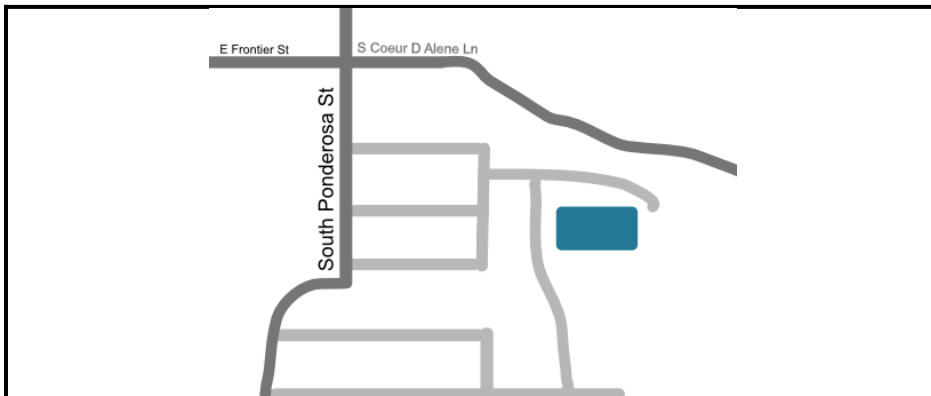

ph: 602.923.0605 | fax: 602.314.5048 | info@ptchoice.com www.ptChoice.com

Schedule at www.PtChoice.com

Flagstaff

Monday - Friday 7:00 - 3:00

Closed for lunch 11:30 am - 12:30 pm

**715 N. Beaver Street, Rm #3
Flagstaff, AZ 86001**